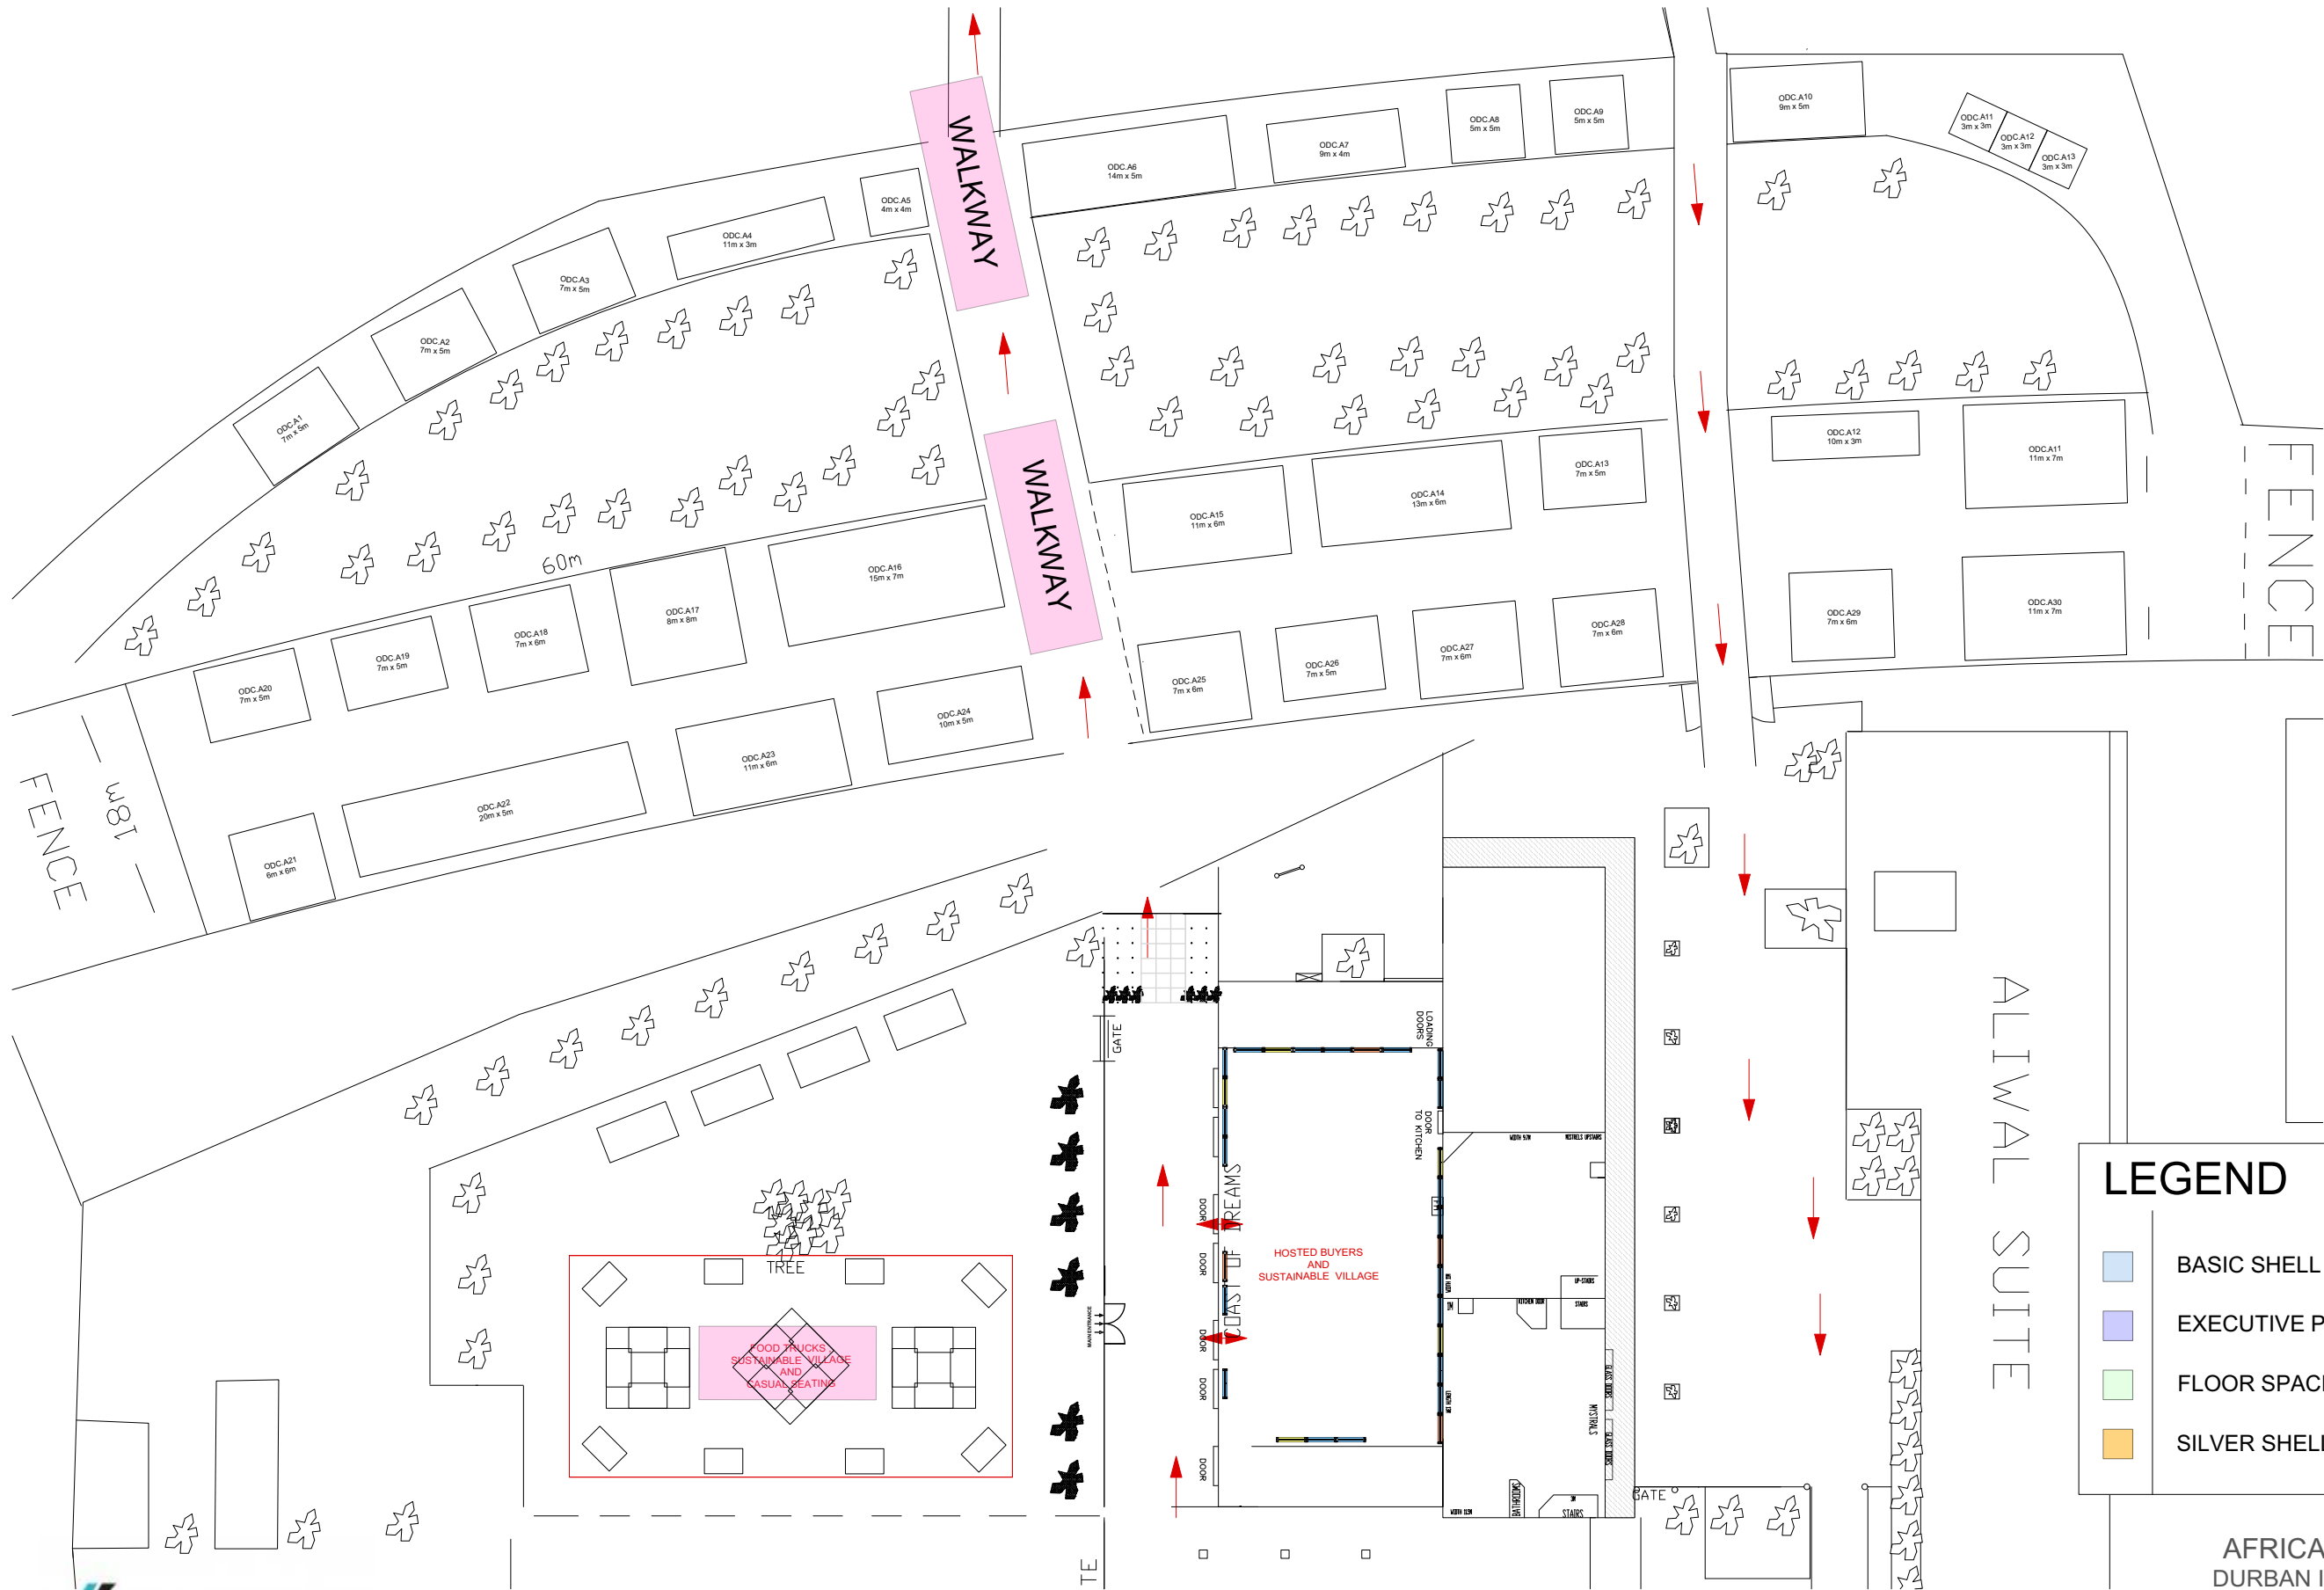

LAYOUT :DBN DEC _COAST OF DREAMS/MYSTRALS /OUTDOOR AREAS

Floor Layout

1:450
GRID 1 BLOCK = 1MX1M

LEGEND

- BASIC SHELL SCHEME
- EXECUTIVE PACKAGE
- FLOOR SPACE PACKAGE
- SILVER SHELL SCHEME PACKAGE

AFRICA'S TRAVEL INDABA 2023
DURBAN ICC/ DEC / WALNUT RD , MAY
AE: Lebohang Khanye
DESIGNER: Rene' Fielies

DWG NO: 242.03
DWG DATE: 09.12.2022